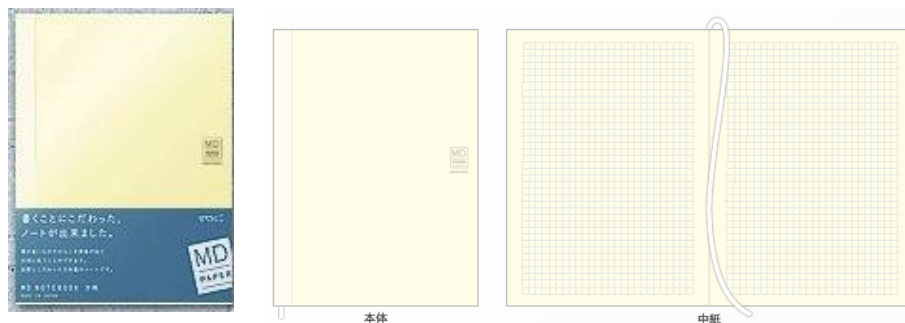

15003006 MD Notebook <A5> Grid

H210 x W148 x D10 mm / MD Paper 176pages