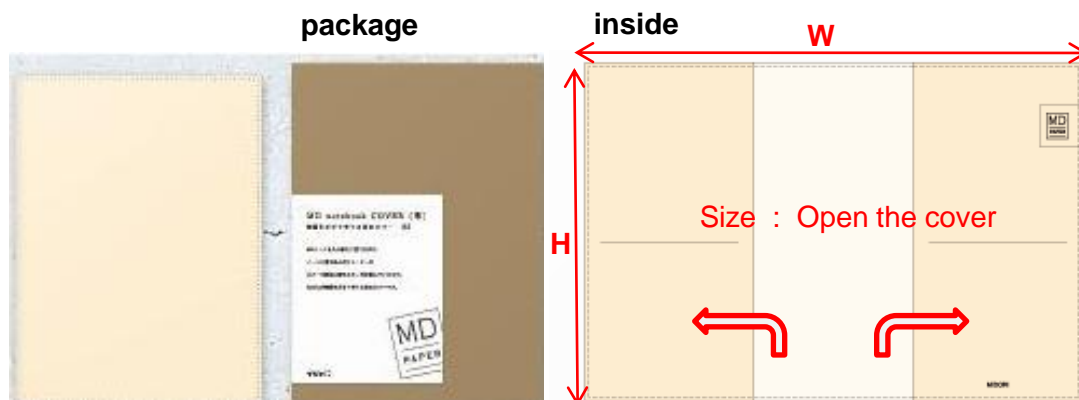

MD PAPER PRODUCTS

□ Products

Leather Cover for MD Notebook : 4 sizes / S, M, A5, L

- Cow Leather
- Made in China

Put the front & back page of the notebook into the clear cover