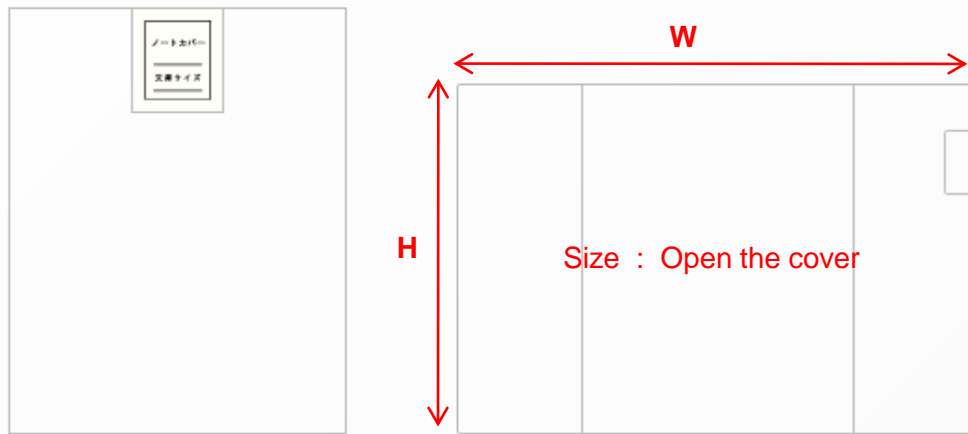

MD PAPER PRODUCTS

□ Products

Clear Cover for MD Notebook / 4 sizes : S, M, A5, L

- PP
- Made in Japan

Put the front & back page of the notebook into the clear cover

49358006 Clear Cover <S>

H155 x W230mm

49359006 Clear Cover <M>

H182 x W230mm

49360006 Clear Cover <A5>

H218 x W316mm

49390006 Clear Cover <L>

H280 x W435mm