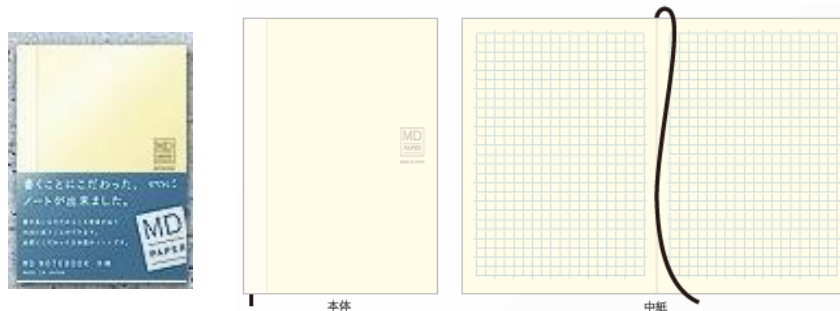

15001006 MD Notebook <S> Grid

H148 x W105 x D10 mm / MD Paper 176pages